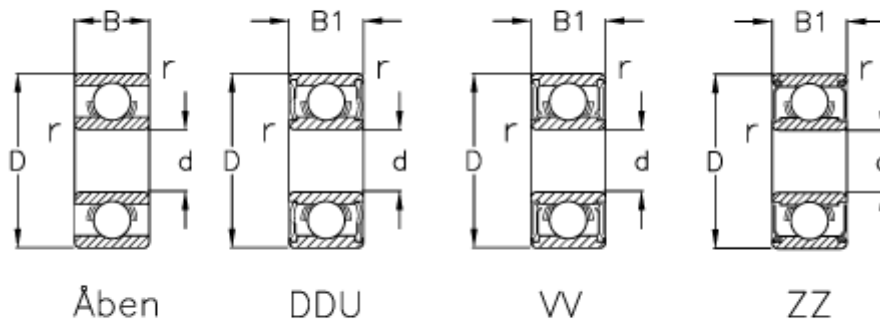

Data Sheet

Article number: 5704050050061

Description: NSK Bearing 625 VV MC3
d=5 D=16 B=5 pack of 10 pcs

Measures

B	= 5	Max rpm ZZ-WW = 36000
B1	= 5	r min = 0.3
d	= 5	Type = 625
D	= 16	
Load Cor (N)	= 670	
Load Cr (N)	= 1730	
Max rpm DD	= 32000	
Max rpm open	= 43000	